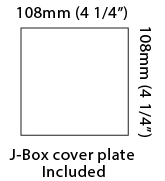

DAU SINGLE SURFACE

D93041-

base number   Finish
Options

PROJECT	_____
TYPE	_____
SPECIFIER	_____
QUANTITY	_____
DATE	_____

1. To build a product code in our configurator select the specify button on the base model # product page
2. To build a manual product code on this datasheet choose from the options listed below in blue font and add the suffix to the base model #

GENERAL

Series: Dau _____
Subseries: Dau Single _____
Brand: Milan _____
Division: Design _____
Mounting Type: Surface _____
Mounting Location: Wall _____
Subcategory: Up/Down Light _____

PHYSICAL

Length (mm): 80 _____
Length (in): 3 1/8 _____
Height (mm): 80 _____
Depth (mm): 101 _____
Height (in): 3 1/8 _____
Depth (in): 4 _____
Extension (mm): 101 _____
Extension (in): 4 _____
Light Distribution: Direct / Indirect _____
Weight (kg): 0.82 _____
Weight (lbs): 1.81 _____
Fixture Finish: BAL / MWL / BSL _____
Fixture Material: Extruded Aluminum _____

ELECTRICAL

Number of Lamps: 1 _____
Lamp Type: LED Retrofit _____
Lamp Shape: T4 _____
Bulb Included: Bulb Not Included _____
Max. Wattage Per Lamp (W): 3.5 _____
Lamp Base: G9 _____
Input Voltage (V): 120Vac Direct Line _____

LED

OPTICAL

RATINGS AND CERTIFICATIONS

Certified By: Certified for North American Standards _____
IP rating: IP20 _____