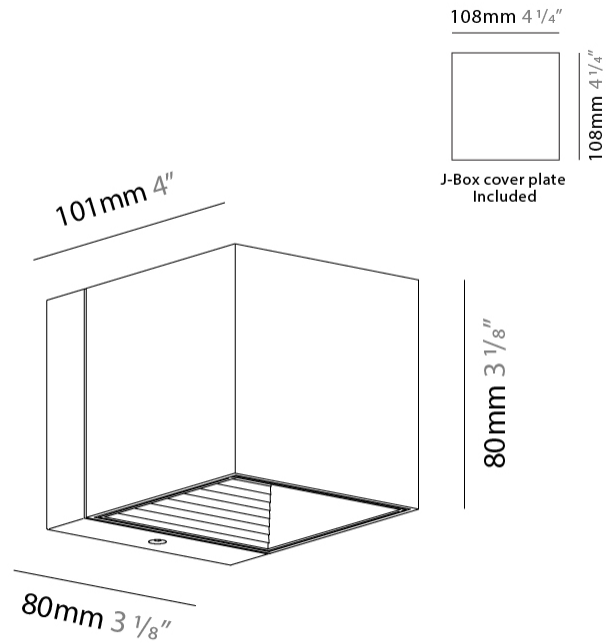

PROJECT	_____
TYPE	_____
SPECIFIER	_____
QUANTITY	_____
DATE	_____

DAU SINGLE SURFACE

D93148R9-

base number _____
Finish Options _____

1. To build a product code in our configurator select the specify button on the base model # product page
2. To build a manual product code on this datasheet choose from the options listed below in blue font and add the suffix to the base model #

GENERAL

Series: Dau _____
Subseries: Dau Single _____
Brand: Milan _____
Division: Design _____
Mounting Type: Surface _____
Mounting Location: Wall _____
Subcategory: Up/Down Light _____

PHYSICAL

Shape: Cube _____
Length (mm): 80 _____
Length (in): 3 1/8 _____
Height (mm): 80 _____
Height (in): 3 1/8 _____
Extension (mm): 101 _____
Extension (in): 4 _____
Light Distribution: Direct / Indirect _____
Fixture Finish: BAL / MWL / BSL _____
Fixture Material: Extruded Aluminum _____

ELECTRICAL

Lamp Type: LED _____
Input Wattage (W): 14 _____
Dimming: Electronic Low Voltage Dimming to 20% _____
Input Voltage (V): 120Vac Direct Line _____

LED

Number of LEDs: 2 _____
Color Temperature (°K): 3000 _____
Max. Delivered Lumen (lm): 1330 _____
CRI: >90 CRI _____

OPTICAL

RATINGS AND CERTIFICATIONS

Certified By: Certified for North American Standards _____
IP rating: IP44 _____